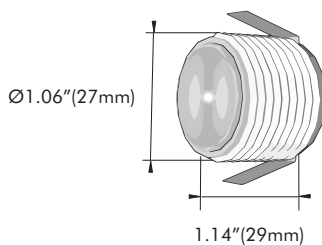

RGB LED MINI STAIRS LIGHT

Model: ALED-RD12-1W-RGB

TRIM OPTIONS

Black Included

Optional

White

Brushed Nickel

Brushed Copper

FEATURES & BENEFITS

- RGB color changing
- Available in various optional color finishes
- Uniform luminance even lighting
- Rated for indoor/outdoor applications
- Dimmable
- 3 Year Limited Warranty
- 50,000+ hr lifetime

APPLICATIONS

- Step Lighting
- Landscape lighting
- Deck lights
- Cabinet Lighting

SPECIFICATIONS

Voltage	12 VDC
Watts	1.2 Watts
Lumens	90 Lumens
Color	RGB
Light Source	1.2W RGB LED
Size	Ø1.06"(27mm) x 1.14"(29mm)H
Beam Angle	45°
Trim Color	Black (Optional White/Brushed Nickel/Brushed Copper)
IP Grade	IP67
Lifespan	50,000 hrs
Certifications	ETL
Limited warranty	3 years

DIAGRAM

TRIM USAGE

Trim comes with the scoop. Can be used with or without scoop

OPTIONAL DRIVERS

OPTIONAL COLOR CONTROLLERS