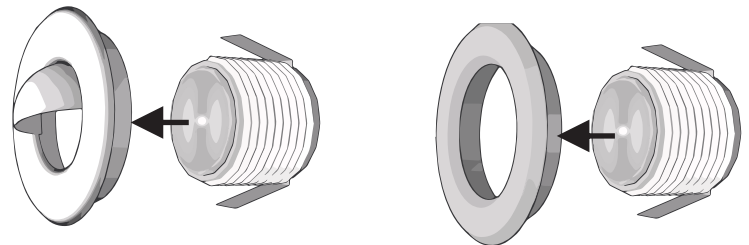

APPLICATIONS

- Step Lighting
- Landscape lighting
- Deck lights
- Cabinet Lighting

SPECIFICATIONS

Voltage	12 VDC
Watts	1.2 Watts
Lumens	90 Lumens
Color	RGB
Light Source	1.2W RGB LED
Size	Ø1.06"(27mm) x 1.14"(29mm)H
Beam Angle	45°
Trim Color	Black (Optional White/Brushed Nickel/Brushed Copper)
IP Grade	IP67
Lifespan	50,000 hrs
Certifications	ETL
Limited warranty	3 years

DIAGRAM

TRIM USAGE

Trim comes with the scoop. Can be used with or without scoop

OPTIONAL DRIVERS

OPTIONAL COLOR CONTROLLERS