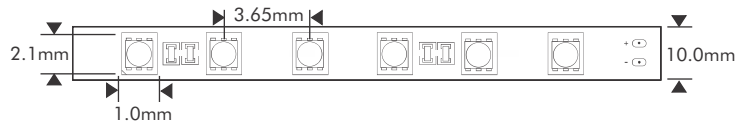

LED FLEX STRIP - EvenBright™

Model: FA490M21-5M-24V-X (X = COLOR W:Pure White / WW:Warm White / NW:Neutral White)

MODEL

FA490M21-5M-24V-X

- COLOR (W, WW, NW)
- VOLTAGE (24V)
- LENGTH (5 Meters)
- LED TYPE (2110 SMD)
- LED/METER (490LED/Meter)
- COVER TYPE (Type A, no coating)
- A=IP22 B=IP62 C=IP64
- FLEX STRIP

24V
DC Power

5
WATTS
FOOT

90>
CRI

UL US
LISTED
use only with
Class 2 Type
power units

flexible

VIEW ANGLE
120°

30,000+
HOURS

Quattro
BRIGHT

TRIMMABLE

DIMMABLE

STATIC ELECTRICITY
CAN DAMAGE
PRODUCT

BENEFITS

- Even lighting, High density LEDs
- Dimmable
- View Angle 120°
- Double sided 3M Tape backing
- Ultra bright surface - mount LEDs
- CRI 90 or better
- Long life of LEDs, LM-80 tested LEDs
- Flexible LED strip lights
- Can be cut to size at marked intervals (about an inch)
- Available in Warm White (3000K), Pure White (5600K) and Neutral White (4200K)

APPLICATIONS

- Store Fixture shelving
- Architectural accenting
- Backlighting of glass and acrylic
- Corporate showrooms, jewelry showrooms and exhibition displays
- Optional aluminum mounting channel with clear and diffused lens

SPECIFICATIONS

Roll Size	5 Meters (16.4 Feet)
Max Voltage	24 VDC (regulated/Class 2)
Watt Foot	5.0 (3.5 Amps/Roll)
Light Source	490 pcs/Meter (39.37") 2110 SMD LED
Dimensions	5000(L) x 10(W) x 1.0(H)mm (16.4' x 3/8" x 3/100")
Max Length	5 Meters (16.4 Feet)
View Angle	120°
Brightness	490~510 LM/ft (30.5cm)
Bend Radius	4 inches (100mm) Max, one flat plane
Lamp Life	>30,000 hours (average life)
IP Rating	IP22 Type A
Mount	Smooth Surface/burrows free
Operating Temperature	-25°C ~ +40°C (-13°F ~ 104°F)

DIAGRAM

OPTIONAL ACCESSORIES