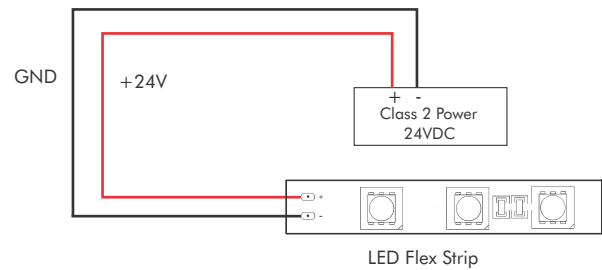

LED FLEX STRIP - EvenBright™

Model: FA490M21-5M-24V-X (X = COLOR W:Pure White / WW:Warm White / NW:Neutral White)

MODEL

FA490M21-5M-24V-X

- COLOR (W, WW, NW)
- VOLTAGE (24V)
- LENGTH (5 Meters)
- LED TYPE (2110 SMD)
- LED/METER (490LED/Meter)
- COVER TYPE (Type A, no coating)
- A=IP22 B=IP62 C=IP64
- FLEX STRIP

24V
DC Power

5
WATTS
FOOT

90>
CRI

UL US
LISTED
use only with
Class 2 Type
power units

flexible

VIEW ANGLE
120°

30,000+
HOURS

Quattro
BRIGHT

TRIMMABLE

DIMMABLE

STATIC ELECTRICITY
CAN DAMAGE
PRODUCT

BENEFITS

- Even lighting, High density LEDs
- Dimmable
- View Angle 120°
- Double sided 3M Tape backing
- Ultra bright surface - mount LEDs
- CRI 90 or better
- Long life of LEDs, LM-80 tested LEDs
- Flexible LED strip lights
- Can be cut to size at marked intervals (about an inch)
- Available in Warm White (3000K), Pure White (5600K) and Neutral White (4200K)

APPLICATIONS

- Store Fixture shelving
- Architectural accenting
- Backlighting of glass and acrylic
- Corporate showrooms, jewelry showrooms and exhibition displays
- Optional aluminum mounting channel with clear and diffused lens

SPECIFICATIONS

Roll Size	5 Meters (16.4 Feet)
Max Voltage	24 VDC (regulated/Class 2)
Watt Foot	5.0 (3.5 Amps/Roll)
Light Source	490 pcs/Meter (39.37") 2110 SMD LED
Dimensions	5000(L) x 10(W) x 1.0(H)mm (16.4' x 3/8" x 3/100")
Max Length	5 Meters (16.4 Feet)
View Angle	120°
Brightness	490~510 LM/ft (30.5cm)
Bend Radius	4 inches (100mm) Max, one flat plane
Lamp Life	>30,000 hours (average life)
IP Rating	IP22 Type A
Mount	Smooth Surface/burrows free
Operating Temperature	-25°C ~ +40°C (-13°F ~ 104°F)

DIAGRAM

OPTIONAL ACCESSORIES