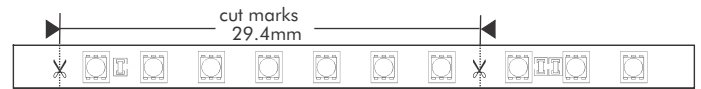

LED FLEX STRIP - EvenBright™

Model: FA490M21-5M-24V-X (X = COLOR W:Pure White / WW:Warm White / NW:Neutral White)

MODEL

FA490M21-5M-24V-X

- COLOR (W, WW, NW)
- VOLTAGE (24V)
- LENGTH (5 Meters)
- LED TYPE (2110 SMD)
- LED/METER (490LED/Meter)
- COVER TYPE (Type A, no coating)
- A=IP22 B=IP62 C=IP64
- FLEX STRIP

24V
DC Power

5
WATTS
FOOT

90>
CRI

UL US
LISTED
use only with
Class 2 Type
power units

flexible

VIEW ANGLE
120°

30,000+
HOURS

Quattro
BRIGHT

TRIMMABLE

DIMMABLE

STATIC ELECTRICITY
CAN DAMAGE
PRODUCT

BENEFITS

- Even lighting, High density LEDs
- Dimmable
- View Angle 120°
- Double sided 3M Tape backing
- Ultra bright surface - mount LEDs
- CRI 90 or better
- Long life of LEDs, LM-80 tested LEDs
- Flexible LED strip lights
- Can be cut to size at marked intervals (about an inch)
- Available in Warm White (3000K), Pure White (5600K) and Neutral White (4200K)

APPLICATIONS

- Store Fixture shelving
- Architectural accenting
- Backlighting of glass and acrylic
- Corporate showrooms, jewelry showrooms and exhibition displays
- Optional aluminum mounting channel with clear and diffused lens

SPECIFICATIONS

Roll Size	5 Meters (16.4 Feet)
Max Voltage	24 VDC (regulated/Class 2)
Watt Foot	5.0 (3.5 Amps/Roll)
Light Source	490 pcs/Meter (39.37") 2110 SMD LED
Dimensions	5000(L) x 10(W) x 1.0(H)mm (16.4' x 3/8" x 3/100")
Max Length	5 Meters (16.4 Feet)
View Angle	120°
Brightness	490~510 LM/ft (30.5cm)
Bend Radius	4 inches (100mm) Max, one flat plane
Lamp Life	>30,000 hours (average life)
IP Rating	IP22 Type A
Mount	Smooth Surface/burrows free
Operating Temperature	-25°C ~ +40°C (-13°F ~ 104°F)

DIAGRAM

OPTIONAL ACCESSORIES