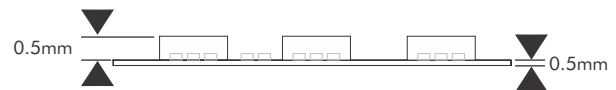

LED FLEX STRIP - EvenBright™

Model: FA490M21-5M-24V-X (X = COLOR W:Pure White / WW:Warm White / NW:Neutral White)

MODEL

FA490M21-5M-24V-X

- COLOR (W, WW, NW)
- VOLTAGE (24V)
- LENGTH (5 Meters)
- LED TYPE (2110 SMD)
- LED/METER (490LED/Meter)
- COVER TYPE (Type A, no coating)
- A=IP22 B=IP62 C=IP64
- FLEX STRIP

24V
DC Power

5
WATTS
FOOT

90>
CRI

UL US
LISTED
use only with
Class 2 Type
power units

flexible

VIEW ANGLE
120°

30,000+
HOURS

Quattro
BRIGHT

TRIMMABLE

DIMMABLE

STATIC ELECTRICITY
CAN DAMAGE
PRODUCT

BENEFITS

- Even lighting, High density LEDs
- Dimmable
- View Angle 120°
- Double sided 3M Tape backing
- Ultra bright surface - mount LEDs
- CRI 90 or better
- Long life of LEDs, LM-80 tested LEDs
- Flexible LED strip lights
- Can be cut to size at marked intervals (about an inch)
- Available in Warm White (3000K), Pure White (5600K) and Neutral White (4200K)

APPLICATIONS

- Store Fixture shelving
- Architectural accenting
- Backlighting of glass and acrylic
- Corporate showrooms, jewelry showrooms and exhibition displays
- Optional aluminum mounting channel with clear and diffused lens

SPECIFICATIONS

Roll Size	5 Meters (16.4 Feet)
Max Voltage	24 VDC (regulated/Class 2)
Watt Foot	5.0 (3.5 Amps/Roll)
Light Source	490 pcs/Meter (39.37") 2110 SMD LED
Dimensions	5000(L) x 10(W) x 1.0(H)mm (16.4' x 3/8" x 3/100")
Max Length	5 Meters (16.4 Feet)
View Angle	120°
Brightness	490~510 LM/ft (30.5cm)
Bend Radius	4 inches (100mm) Max, one flat plane
Lamp Life	>30,000 hours (average life)
IP Rating	IP22 Type A
Mount	Smooth Surface/burrows free
Operating Temperature	-25°C ~ +40°C (-13°F ~ 104°F)

DIAGRAM

OPTIONAL ACCESSORIES