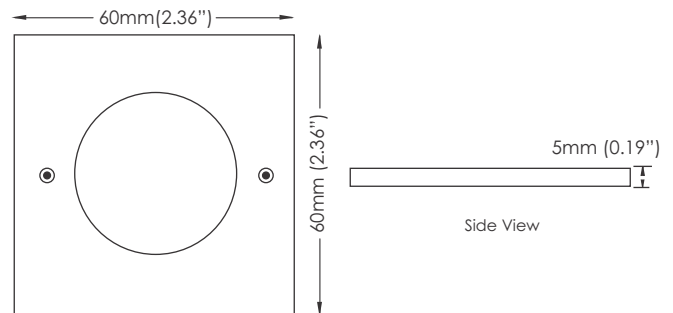

ULTRA THIN LED PUCK LIGHT SURFACE MOUNTED

Model: 20879-X (X = Color | NW : Neutral White, WW : Warm White)

COB (Chip On Board)

FEATURES & BENEFITS

- Thin and Sleek
- Anodized Aluminum finished
- COB LED for Even Light diffusion with no spotting
- Surfaces mount or recessed mount
- UL Listed LED Cabinet lighting
- High Lumen Brightness LEDs
- Available in Warm White (2900~3100K) and Neutral White (4100k-4500k)
- CRI 80 or better
- 5 Year Limited Warranty
- Up to 90 Lumen per watt efficient LEDs
- Little or no Heat compared to Halogen Puck lights

APPLICATIONS

- Under Cabinet Lighting designed for under shelves for kitchen
- Book Shelf lighting
- Accent Lighting

DIAGRAM

SPECIFICATIONS

Voltage	12 VDC
Watts	3.5 Watts
Lumens	280 Lumens/light
Color Temperature	2900-3100K (Warm White) ~ 4100-4500K (Neutral White)
Material	Brushed Aluminium
Size	W 60 x H 60 x H 5 mm (2.36" x 2.36" x 0.19")