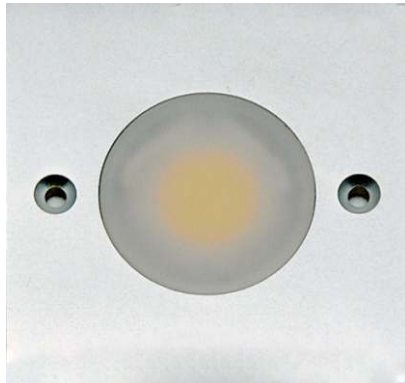

ULTRA THIN LED PUCK LIGHT SURFACE MOUNTED

Model: 20879-X (X = Color | NW : Neutral White, WW : Warm White)

COB (Chip On Board)

FEATURES & BENEFITS

- Thin and Sleek
- Anodized Aluminum finished
- COB LED for Even Light diffusion with no spotting
- Surfaces mount or recessed mount
- UL Listed LED Cabinet lighting
- High Lumen Brightness LEDs
- Available in Warm White (2900~3100K) and Neutral White (4100k-4500k)
- CRI 80 or better
- 5 Year Limited Warranty
- Up to 90 Lumen per watt efficient LEDs
- Little or no Heat compared to Halogen Puck lights

APPLICATIONS

- Under Cabinet Lighting designed for under shelves for kitchen
- Book Shelf lighting
- Accent Lighting

DIAGRAM

SPECIFICATIONS

Voltage	12 VDC
Watts	3.5 Watts
Lumens	280 Lumens/light
Color Temperature	2900-3100K (Warm White) ~ 4100-4500K (Neutral White)
Material	Brushed Aluminium
Size	W 60 x H 60 x H 5 mm (2.36" x 2.36" x 0.19")