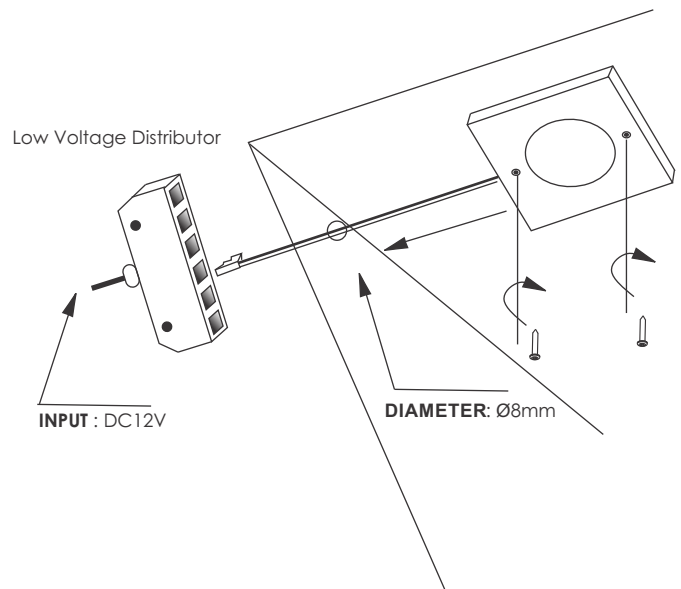

OPTIONAL ACCESSORIES

MD45W12VA Regulated Dimmable Class 2	LOW VOLTAGE DISTRIBUTOR

For more Information please visit our website <http://www.huedaled.com>