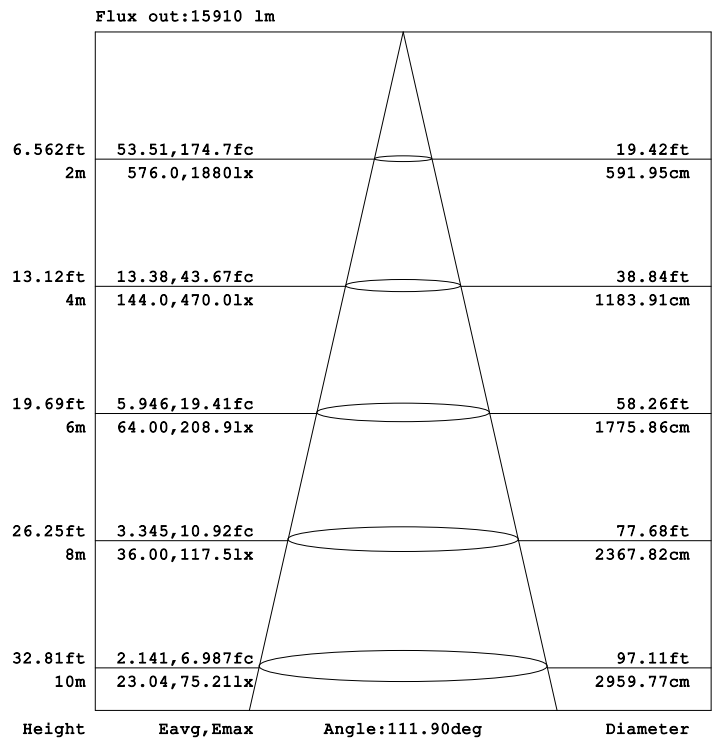

## Product Specifications

Power	150W
LED Type	LG or Philips
LED Qty	228
Color Temp	4000K/5000K
Beam Angle	120° (90° with aluminum reflector)
CRI	>80
Efficiency	>90%
Lumens	140lm/w
Lumens Output	21,179.2
Power Supply	MeanWell
Housing	AL
Operation Temp	-30°C to 50°C (-22°F ~ 122°F)
Life Span	50,000hours duty cycle
Voltage Range	AC100-277V
Frequency Range	50/60Hz
PF	≥0.95
Power Efficiency	≥90%
Warranty	5 Years limited

## Product Dimensions

## Isolux Diagram

Note: The Curves indicate the illuminated area and the average illumination when the luminaire is at different distance.