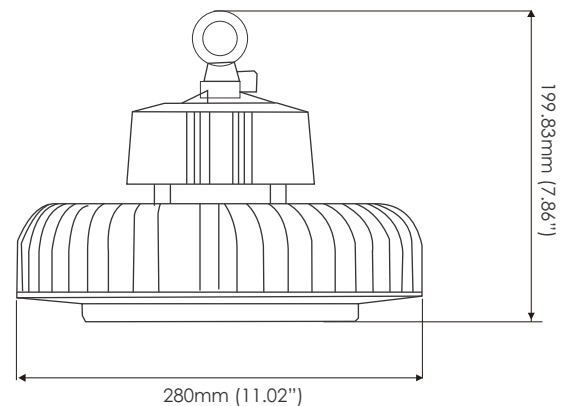

## Product Specifications

Power	150W
LED Type	LG or Philips
LED Qty	228
Color Temp	4000K/5000K
Beam Angle	120° (90° with aluminum reflector)
CRI	>80
Efficiency	>90%
Lumens	140lm/w
Lumens Output	21,179.2
Power Supply	MeanWell
Housing	AL
Operation Temp	-30°C to 50°C (-22°F ~ 122°F)
Life Span	50,000hours duty cycle
Voltage Range	AC100-277V
Frequency Range	50/60Hz
PF	≥0.95
Power Efficiency	≥90%
Warranty	5 Years limited

## Product Dimensions

## Isolux Diagram

Note: The Curves indicate the illuminated area and the average illumination when the luminaire is at different distance.