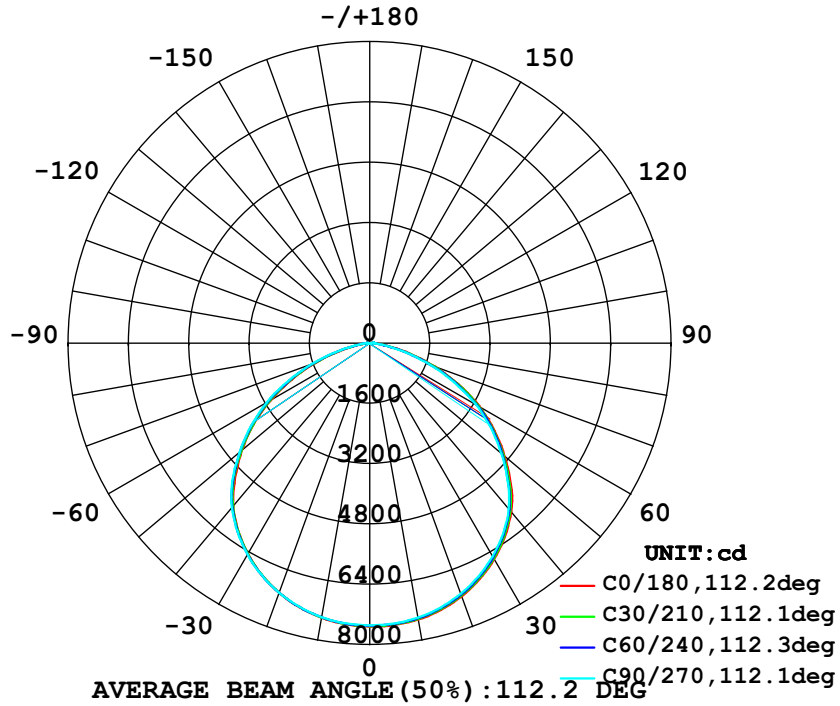

## Product Specifications

Power	150W
LED Type	LG or Philips
LED Qty	228
Color Temp	4000K/5000K
Beam Angle	120° (90° with aluminum reflector)
CRI	>80
Efficiency	>90%
Lumens	140lm/w
Lumens Output	21,179.2
Power Supply	MeanWell
Housing	AL
Operation Temp	-30°C to 50°C (-22°F ~ 122°F)
Life Span	50,000hours duty cycle
Voltage Range	AC100-277V
Frequency Range	50/60Hz
PF	≥0.95
Power Efficiency	≥90%
Warranty	5 Years limited

## Product Dimensions

## Isolux Diagram

Note: The Curves indicate the illuminated area and the average illumination when the luminaire is at different distance.