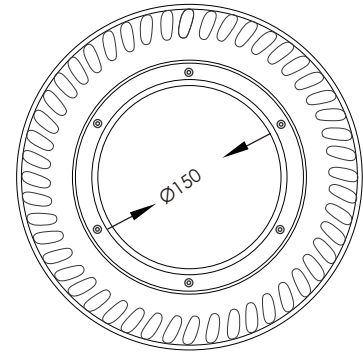

## Product Specifications

Power	150W
LED Type	LG or Philips
LED Qty	228
Color Temp	4000K/5000K
Beam Angle	120° (90° with aluminum reflector)
CRI	>80
Efficiency	>90%
Lumens	140lm/w
Lumens Output	21,179.2
Power Supply	MeanWell
Housing	AL
Operation Temp	-30°C to 50°C (-22°F ~ 122°F)
Life Span	50,000hours duty cycle
Voltage Range	AC100-277V
Frequency Range	50/60Hz
PF	≥0.95
Power Efficiency	≥90%
Warranty	5 Years limited

## Product Dimensions

## Isolux Diagram

Note: The Curves indicate the illuminated area and the average illumination when the luminaire is at different distance.