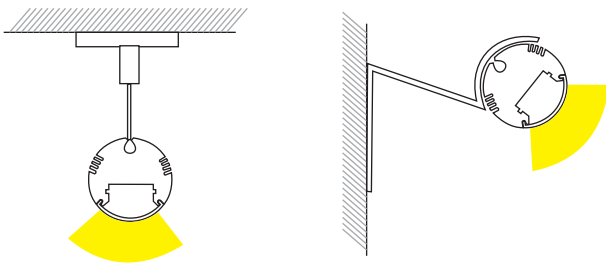

Aluminium Profile Dimension*

Aluminium profile AC-R008, with PMMA Opal matte diffuser. Create custom Linear light Pendants up to 2 meters long (6.6Ft) or wall mount for unique wall wash effect.

Angle Lighting with vertically or horizontally

Accessories

End Cap

Mounting Brace

Suspension wire

Aluminium Profile Mounting Options