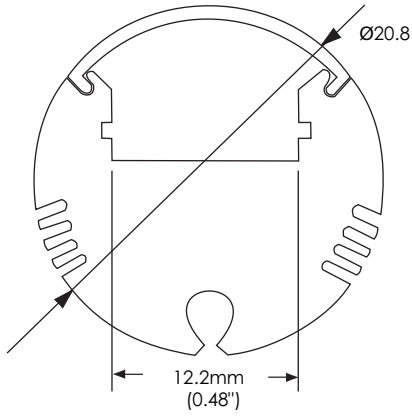

Aluminium Profile Dimension*

Aluminium profile AC-R008, with PMMA Opal matte diffuser. Create custom Linear light Pendants up to 2 meters long (6.6Ft) or wall mount for unique wall wash effect.

Angle Lighting with vertically or horizontally