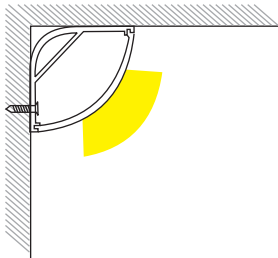

Aluminium Profile Dimension*

Aluminium profile AC-L016 create custom Linear light Pendants up to 2 meters long (6.6Ft) or wall mount for unique wall wash effect.

Angle Lighting with corner mount

Accessories

End Cap

Suspension Cable

Mounting Clip

90 degrees joining connector

90 degrees connecting LED Profile

180 degrees joining connector

Straight connecting LED Profile

Aluminium Profile Mounting Options