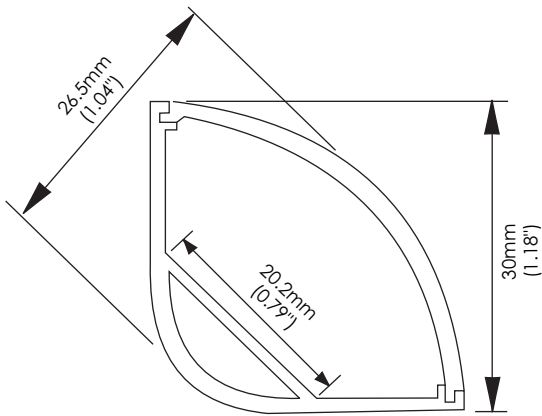

Aluminium Profile Dimension*

Aluminium profile AC-L016 create custom Linear light Pendants up to 2 meters long (6.6Ft) or wall mount for unique wall wash effect.

Angle Lighting with corner mount

Accessories

End Cap

Suspension Cable

Mounting Clip

90 degrees joining connector

90 degrees connecting LED Profile

180 degrees joining connector

Straight connecting LED Profile

Aluminium Profile Mounting Options